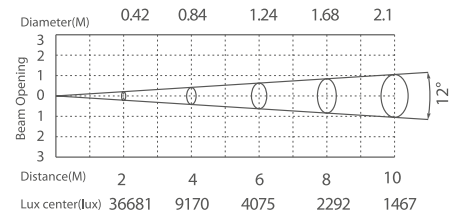

Flood light SARGA

DMX
512

RDM

IP67
OUTDOOR RATED

white grey black

356 196
LED Power 150 W ColourTemp Cool White Luminous 7790 lm

356 197
LED Power 150 W ColourTemp Warm White Luminous 7740 lm

356 198
LED Power 150 W ColourTemp Cool White+Amber Luminous 7200 lm

LIGHT DISTRIBUTION

12° (5°-25°-45°)

12° (5°-25°-45°-55°)

25° (5°-12°-45°)