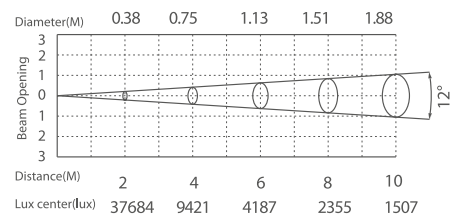

Flood light SARGA

DMX
512

RDM

IP67
OUTDOOR RATED

white grey black

356 196
LED Power 150 W ColourTemp Cool White Luminous 7790 lm

356 197
LED Power 150 W ColourTemp Warm White Luminous 7740 lm

356 198
LED Power 150 W ColourTemp Cool White+Amber Luminous 7200 lm

LIGHT DISTRIBUTION

12° (5°-25°-45°)

12° (5°-25°-45°-55°)

25° (5°-12°-45°)