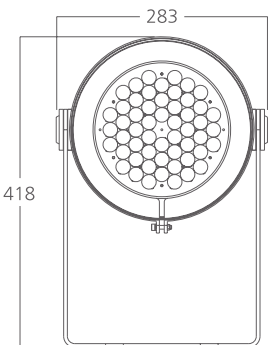

Flood light SARGA

DMX
512

RDM

IP67
OUTDOOR RATED

white grey black

356 196
LED Power 150 W ColourTemp Cool White Luminous 7790 lm

356 197
LED Power 150 W ColourTemp Warm White Luminous 7740 lm

356 198
LED Power 150 W ColourTemp Cool White+Amber Luminous 7200 lm

LIGHT DISTRIBUTION

12° (5°-25°-45°)

12° (5°-25°-45°-55°)

25° (5°-12°-45°)