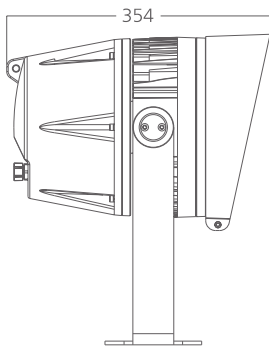

Flood light SARGA

DMX
512

RDM

IP67
OUTDOOR RATED

white grey black

356 196
LED Power 150 W ColourTemp Cool White Luminous 7790 lm

356 197
LED Power 150 W ColourTemp Warm White Luminous 7740 lm

356 198
LED Power 150 W ColourTemp Cool White+Amber Luminous 7200 lm

LIGHT DISTRIBUTION

12° (5°-25°-45°)

12° (5°-25°-45°-55°)

25° (5°-12°-45°)